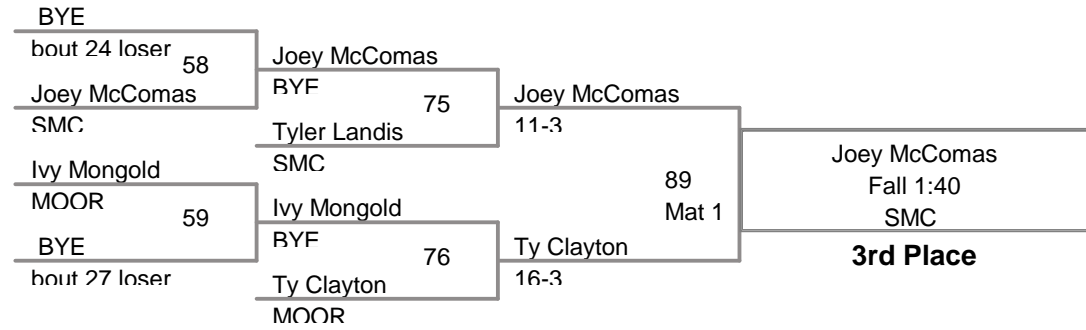

**50 Lbs**

Ty Clayton **MOOR**

Jake Sweitzer  
7-1  
SMC

**Champion**

Aidan Richardson  
MOOR

**2nd Place**

Joey McComas  
Fall 1:40  
SMC

**3rd Place**