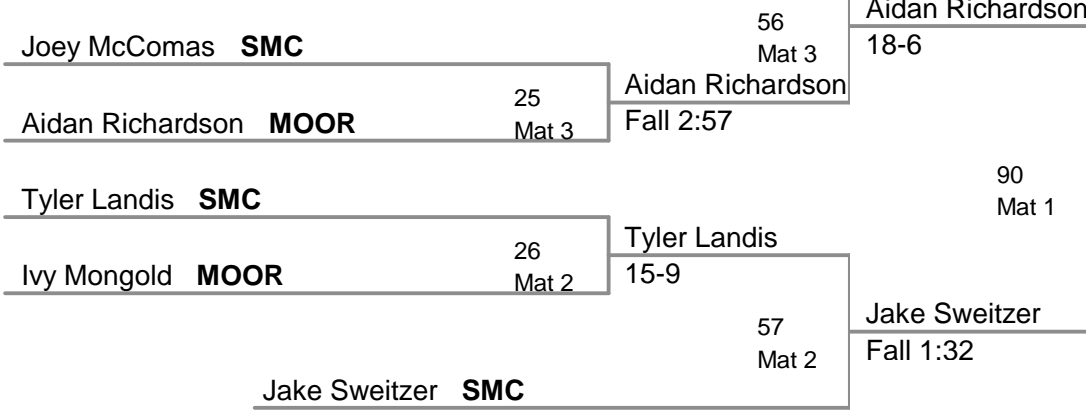

Tri-County Youth
8U

50 Lbs

Ty Clayton **MOOR**

Jake Sweitzer
7-1
SMC

Champion

Aidan Richardson
MOOR

2nd Place