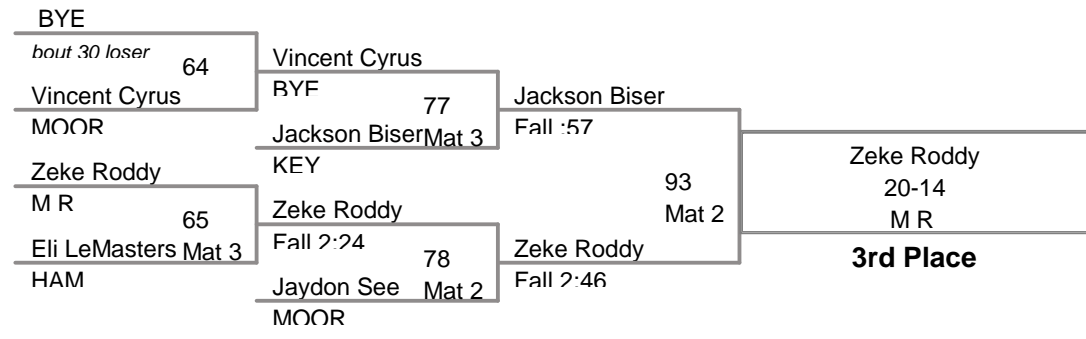

## 3rd Round

Jeremy Hoalcraft **SMC**  
92  
Mat 3  
Tristin Fox **KEY**  
Tristin Fox  
Fall 2:36

Tristin Fox **KEY**  
**Champion**  
Matthew Jenkins **MOOR**  
**2nd Place**  
Jacob Perez **TRI**  
**3rd Place**  
Jeremy Hoalcraft **SMC**  
**4th Place**

Tri-County Youth  
8U

**60 Lbs**

Jaydon See **MOOR**

Isaac VanMeter  
12-0  
MOOR

**Champion**

Aaron Lyons  
KEY

**2nd Place**

BYE  
*bout 30 loser*  
64  
Vincent Cyrus  
MOOR

Vincent Cyrus  
BYE  
77  
Jackson Biser  
KEY  
Mat 3

Jackson Biser  
Fall :57

Zeke Roddy  
M R  
65  
Eli LeMasters  
HAM  
Mat 3

Zeke Roddy  
Fall 2:24  
78  
Jaydon See  
MOOR  
Mat 2

Zeke Roddy  
Fall 2:46

Zeke Roddy  
20-14  
M R

**3rd Place**